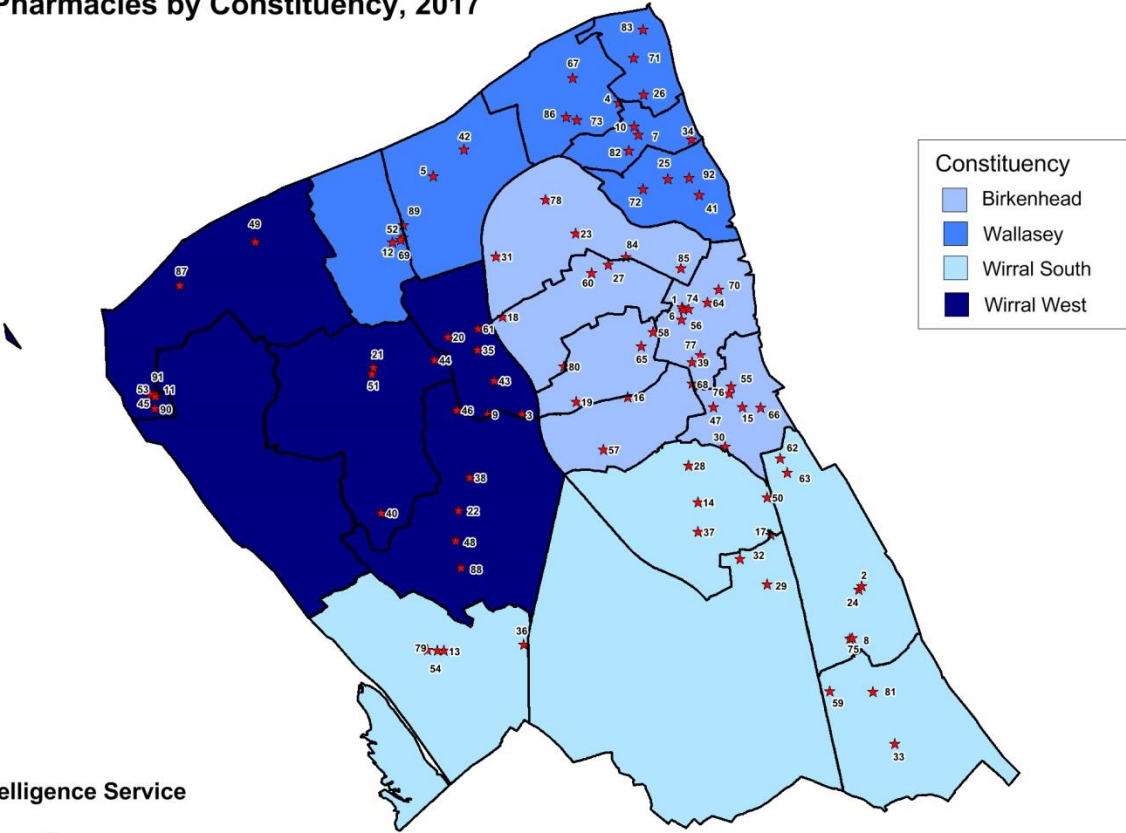

Appendix Two: Wirral Pharmacy Contractors – Map, Legend with addresses

Wirral Pharmacies by Constituency, 2017

Wirral Intelligence Service
Wirral Council

Map Legend

Legend	Pharmacy Contractor	Address
1	Asda Pharmacy (Birkenhead)	22 Grange Road, Birkenhead, CH41 6EB
2	Asda Pharmacy (Bromborough)	Welton Road, Croft Business Park, Bromborough, CH62 3QP
3	Asda Pharmacy (Upton)	Woodchurch Road, Upton, Wirral, CH49 5PD
4	Asda Pharmacy (Wallasey)	Seaview Road, Liscard, CH45 4NZ
5	Blackheath Pharmacy	113 Reeds Lane, Leasowe, Wirral, CH46 1QT
6	Boots (Birkenhead)	215 Grange Road, Birkenhead, Wirral, CH41 2PH
7	Boots (Wallasey)	36 Liscard Way, Wallasey, Wirral, CH44 5TP
8	Boots (Bromborough - The Rake)	3-5 The Precinct, Bromborough, Wirral, CH62 7AD
9	Boots (Arrowe Park)	Commonfield Road Surgery, 156 Commonfield Road, Wirral, CH49 7LP
10	Boots (Manor HC)	Manor Health Centre, Liscard Village, Wallasey, CH45 4JG
11	Boots (West Kirby The Crescent)	11-13 The Crescent, West Kirby, Wirral, CH48 4HL
12	Boots (Moreton)	254 Hoylake Road, Moreton, Wirral, CH46 6AF
13	Boots (Heswall)	218-220 Telegraph Road, Heswall, Wirral, CH60 0AL
14	Boots (Bebington Teehey Lane)	118 Teehey Lane, Higher Bebington, Wirral, CH63 8QT
15	Boots (Rock Ferry)	206 Bedford Road, Rock Ferry, Birkenhead, CH42 2AT
16	Boots (Prenton)	379 Woodchurch Road, Prenton, Birkenhead, CH42 8PE
17	Boots (Bebington, Church Road)	21 Church Road, Lower Bebington, Wirral, CH63 7PG
18	Boots (Noctorum)	395 Upton Road, Prenton, Birkenhead, CH43 9SE
19	Boots (Prenton - Holmlands)	8-10 Holmlands Drive, Prenton, Birkenhead, CH43 0TX
20	Boots (Upton)	23 Arrowe Park Road, Upton, Wirral, CH49 0UB
21	Boots (Greasby)	148 Greasby Road, Greasby, Wirral, CH49 3NQ
22	Boots (Thingwall)	509 Pensby Road, Thingwall, Wirral, CH61 7UQ
23	Boots (Bidston)	30 Hoylake Road, Bidston, Birkenhead, CH41 7BX
24	Boots (Bromborough/Welton Rd)	Bromborough Retail Park, Welton Road, Bromborough, CH62 3PN
25	Campbells Chemist	175 Poulton Road, Wallasey, Wirral, CH44 9DG
26	Carrington Chemist	128 Rake Lane, Wallasey, Wirral, CH45 5DL
27	Claughton Pharmacy	161 Park Road North, Claughton, Birkenhead, CH41 0DD
28	Cohens Pharmacy (Broadway)	4 Broadway, Higher Bebington, Wirral, CH63 5NH
29	Corry's Chemist T/A Temple Pharmacy	3 Lancelyn Court Precinct, Spital, Bebington, CH63 9JP
30	Dale Pharmacy	218 Bebington Road, Rock Ferry, Wirral, CH42 4QF
31	Day Lewis Pharmacy (Birkenhead)	41 Fender Way, Beechwood, Birkenhead, CH43 7ZJ
32	Day Lewis Pharmacy (Bebington)	14-16 Cross Lane, Bebington, Wirral, CH63 3AL
33	Dudleys Chemist	1194 New Chester Road, Eastham, Wirral, CH62 9AE
34	Egremont Pharmacy	9a King Street, Wallasey, Wirral, CH44 8AT